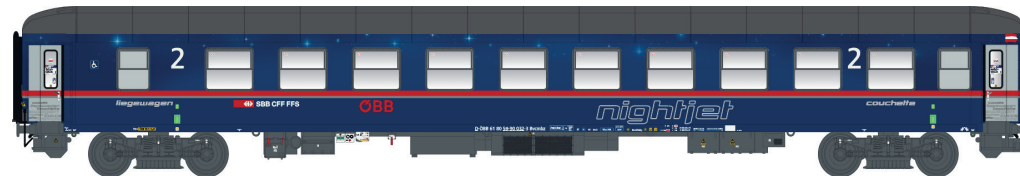

Bvcmz 59-90.0 nachtblau SBB CFF FFS