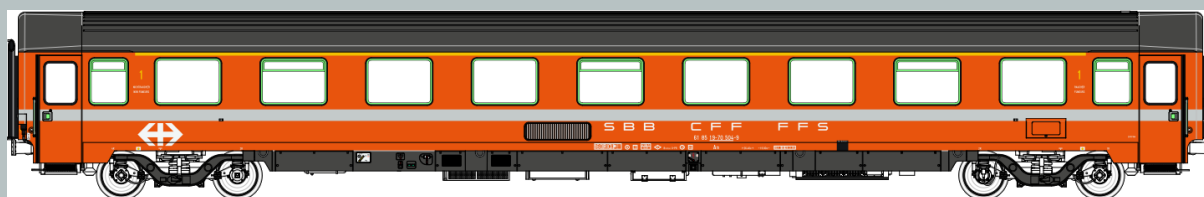

Nouvelles références
News items

EUROFIMA HO

47 306 A9, orange, white band, grey roof, C1, with airco Ep. IV

47 307 A9, orange, white band, grey roof, C1, with airco Ep. IV

47 308 A9, light grey, white band, dark grey roof, with airco Ep. V

47 309 A9, light grey, white band, dark grey roof, with airco Ep. V