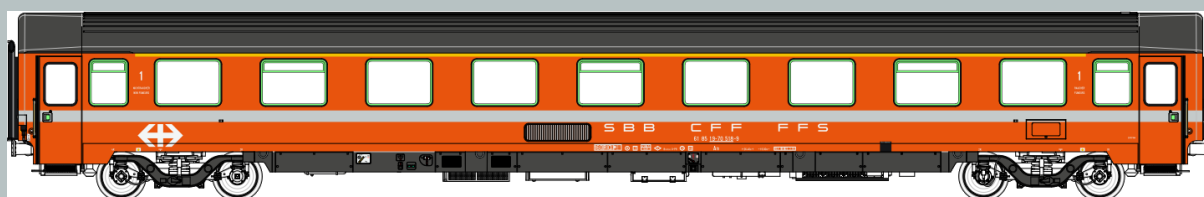

Nouvelles références
News items

EUROFIMA HO

47 306 A9, orange, white band, grey roof, C1, with airco Ep. IV

47 307 A9, orange, white band, grey roof, C1, with airco Ep. IV

47 308 A9, light grey, white band, dark grey roof, with airco Ep. V

47 309 A9, light grey, white band, dark grey roof, with airco Ep. V